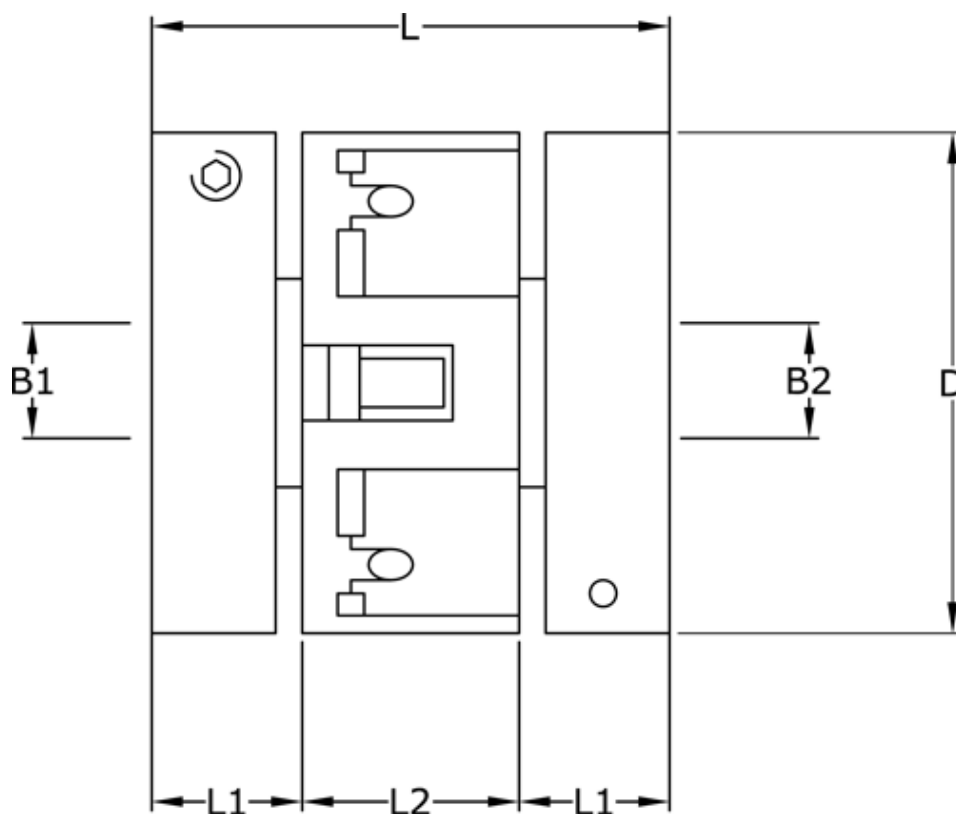

# Data Sheet

Article number: 3322207272020

Description: Uni-Lat Coupling size 207.27.20.20  
clamp hub, bore 5/5 mm

## Measures

B1	= 5
B2	= 5
D	= 27
L	= 25.4
L1	= 9.3
L2	= 6.9
Screw	= M3